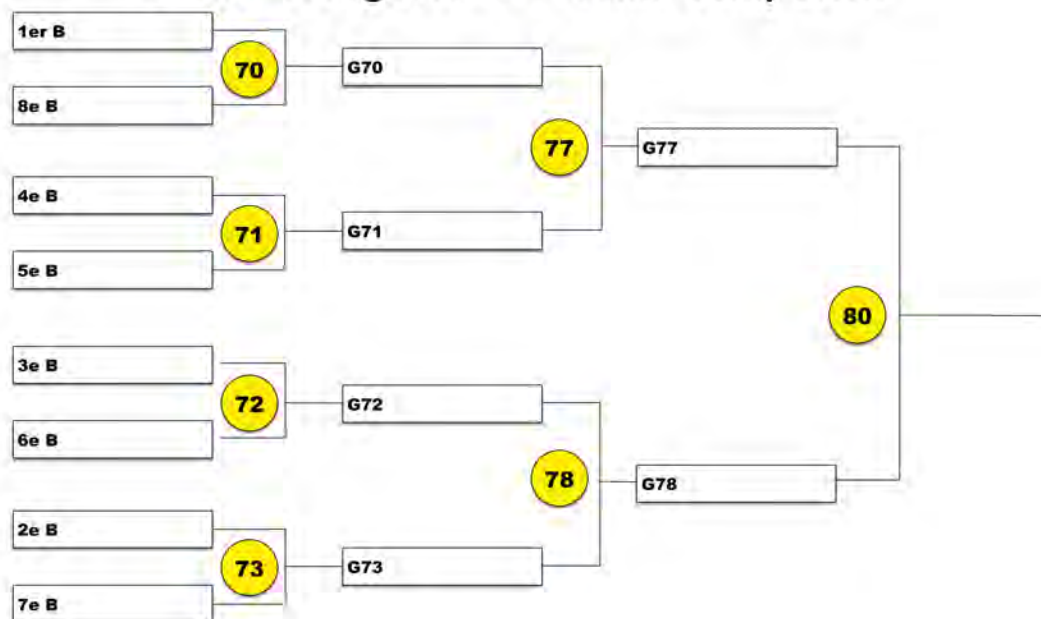

Finale : catégorie B - semi-compétitif