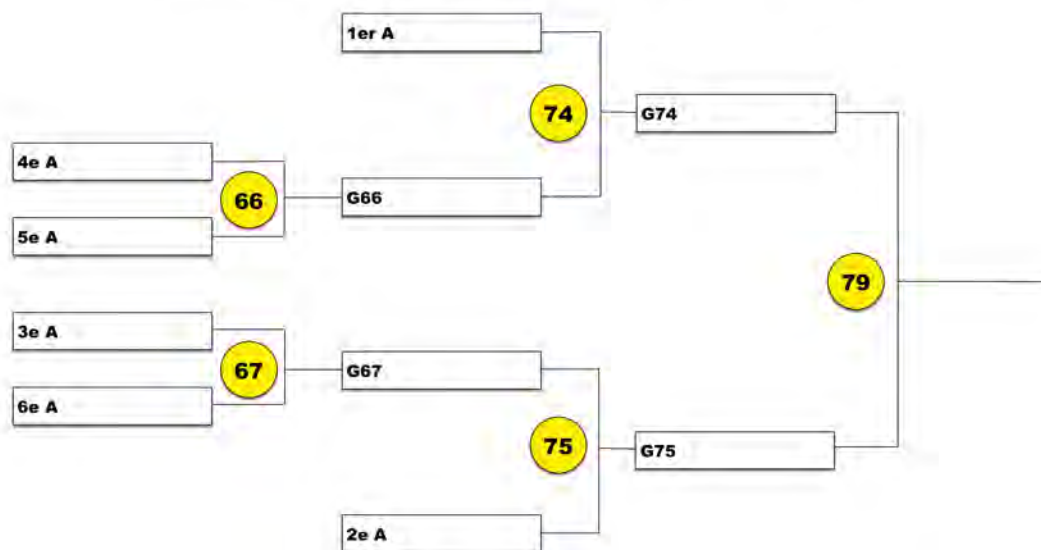

Finale : catégorie A - compétitif